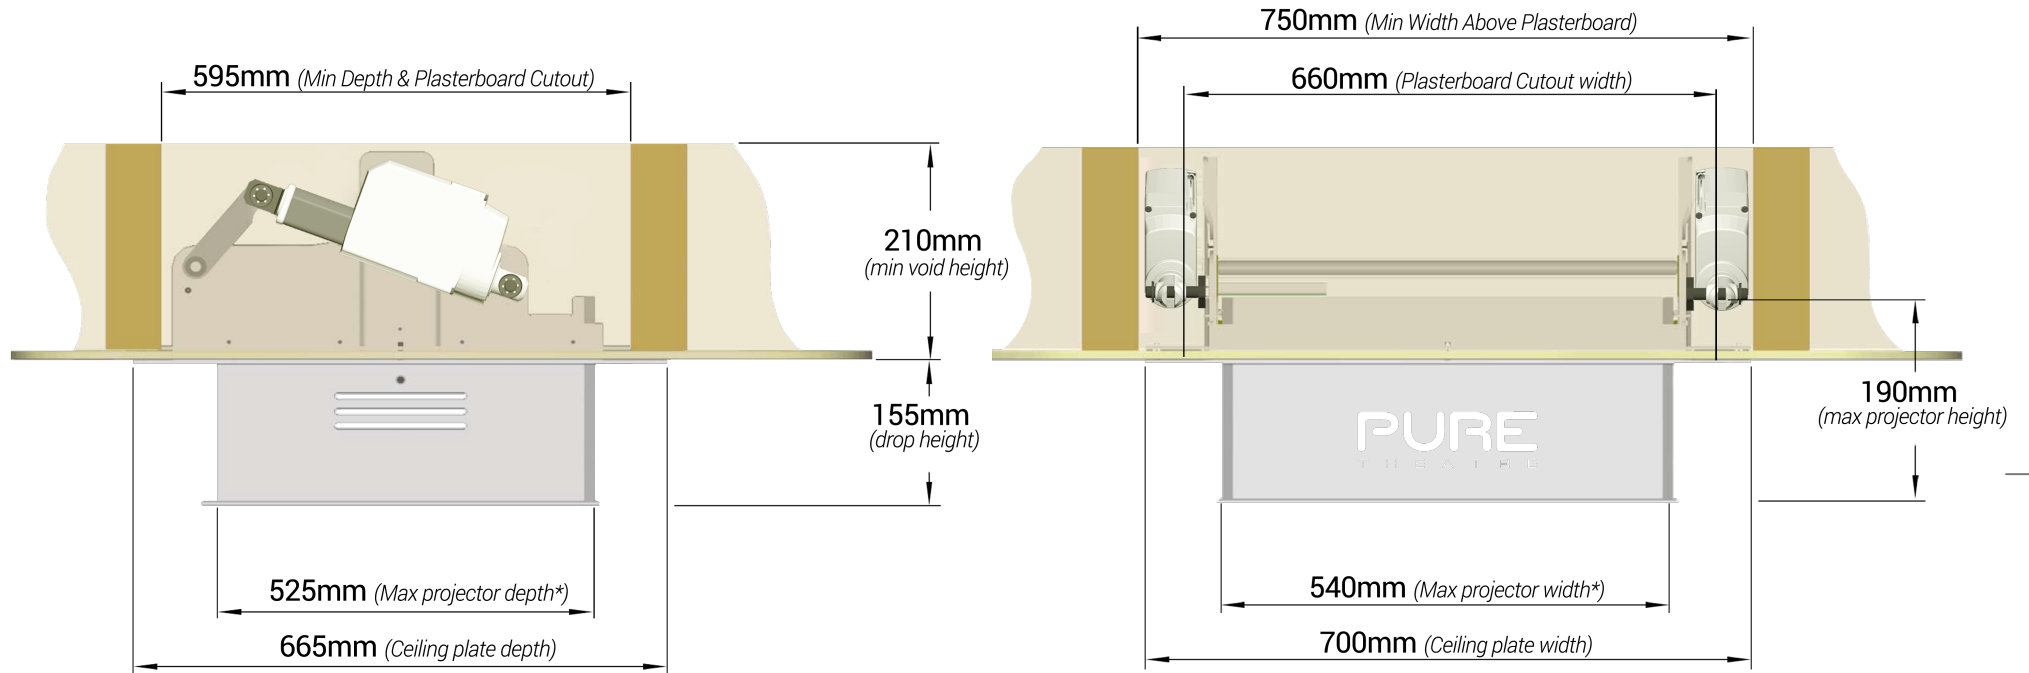

RevNo	Revision note	Date	Signature	Checked
-------	---------------	------	-----------	---------

Side View

Rear View

Note***

The MIN VOID HEIGHT and MAX PROJECTOR HEIGHT can be increased to suit larger projectors as required.

SONY VPL-VW 270 -570 require 220mm Void Height
 JVC DLA N5 - N7 require 235mm Void Height

Itemref	Quantity	Title/Name, designation, material, dimension etc		Article No./Reference	
Designed by CAP	Checked by CAP	Approved by - date 07/12/2017	File name CRInstallation.dwg	Date 07/12/2017	Scale NTS
PureTheatre®			CR50 Dimensions		
			Revision 2b	Edition 2b	Sheet 1/1