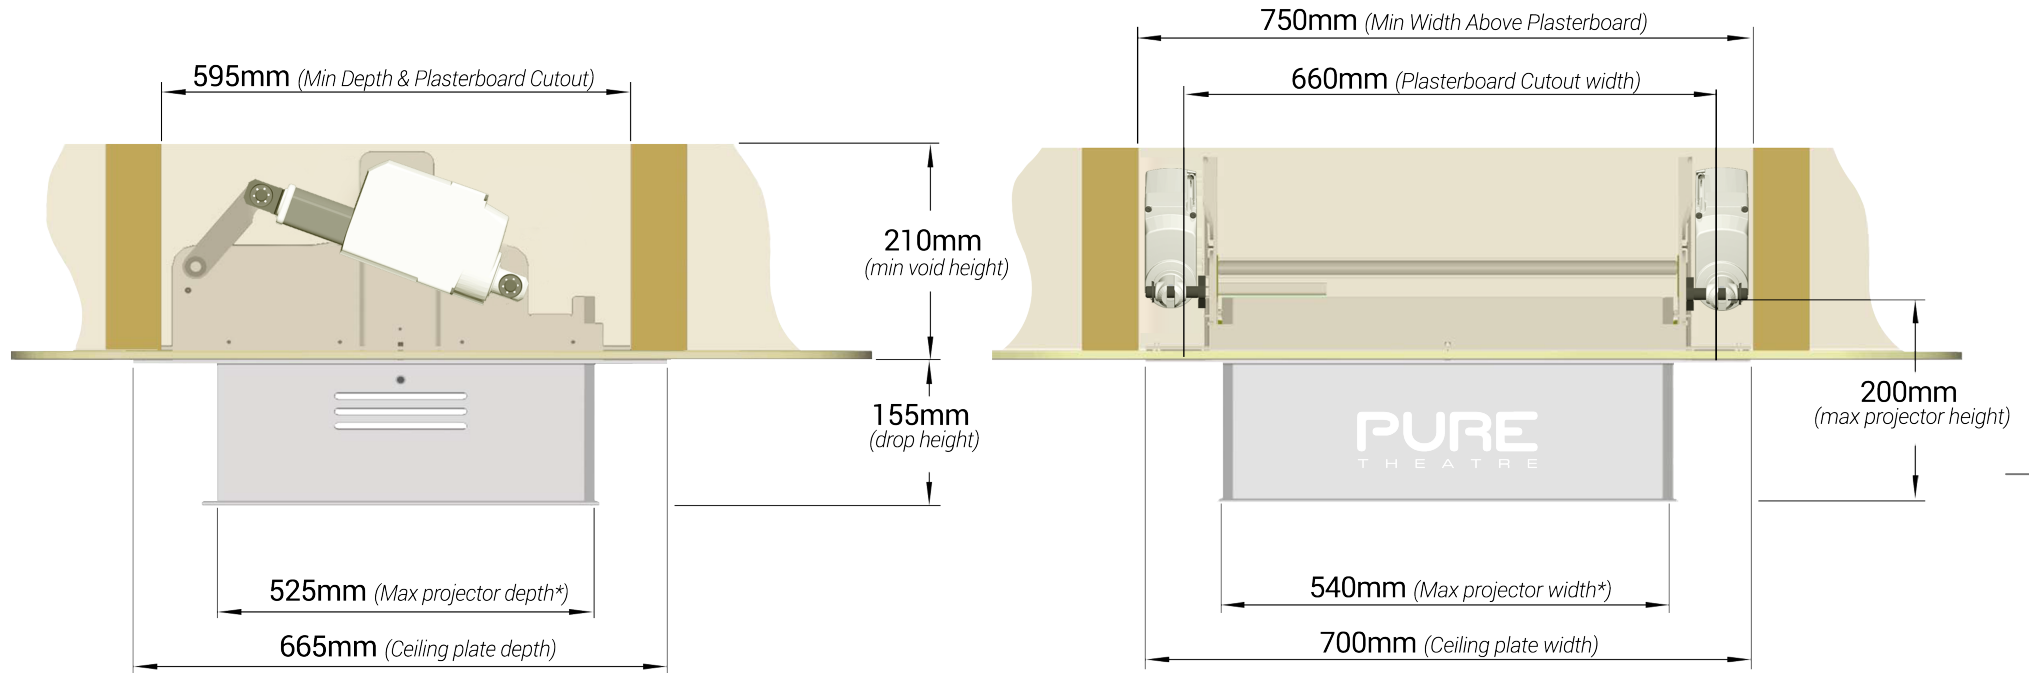

RevNo	Revision note	Date	Signature	Checked
-------	---------------	------	-----------	---------

Side View

Rear View

Note***

The MIN VOID HEIGHT and MAX PROJECTOR HEIGHT can be increased to suit larger projectors as required.

SONY VPL-VW 270 -570 require 220mm Void Height
 JVC DLA N5 - N7 require 235mm Void Height

Itemref	Quantity	Title/Name, designation, material, dimension etc			Article No./Reference	
Designed by CAP	Checked by CAP	Approved by - date 07/12/2017	File name CRInstallation.dwg	Date 07/12/2017	Scale NTS	
PureTheatre®			CR50 Dimensions			
			Revision 2b		Edition 2b	Sheet 1/1