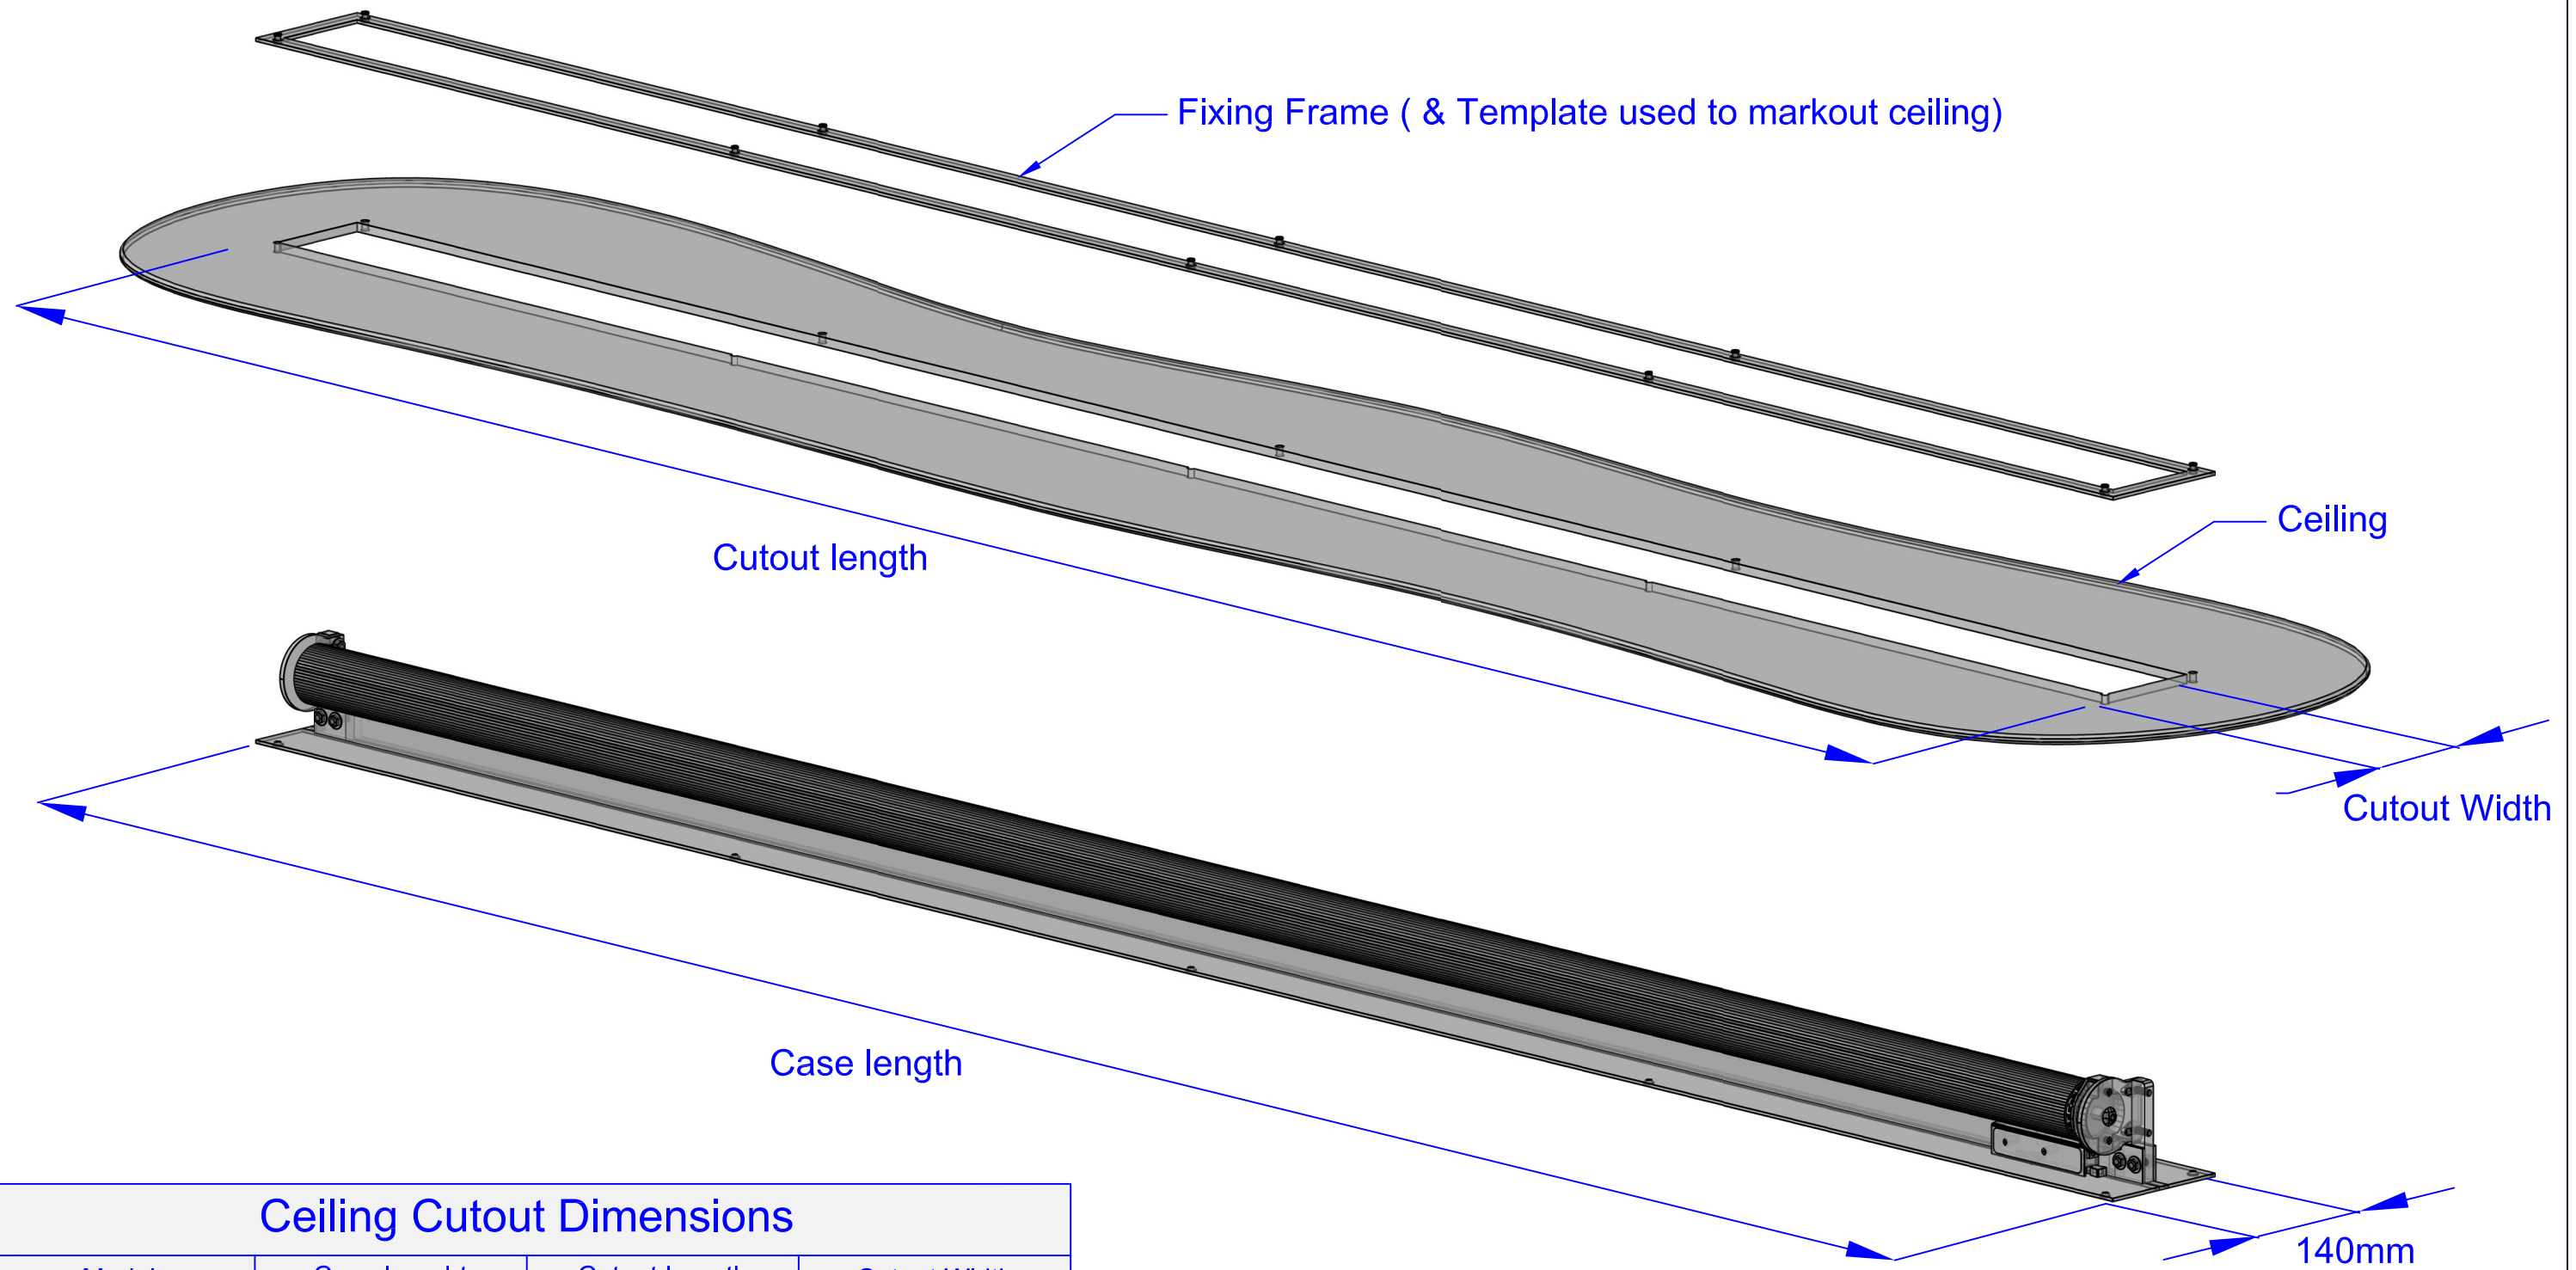

11 cm

Power Supply Socket

Fixing Frame (Template)

3mm

Ceiling (Plasterboard)

Screen Case

Fixing screws (max. Length 30mm)

Front (WHITE)

Back (BLACK)

Itemref	Quantity	Title/Name, designation, material, dimension etc	Article No./Reference		
Designed by CAP	Checked by CAP	Approved by - date 01.01.2024	File name CR-SCREEN-3A	Date 01.01.2024	Scale NTS
PureTheatre®			CR Screen Dimensions		
			Revision 3	Edition 3a	Sheet 1/2

Ceiling Cutout Dimensions

Model	Case Length	Cutout Length	Cutout Width
CR 160	1750 mm	1725 mm	100 mm
CR 180	1950 mm	1925 mm	100 mm
CR 200	2150 mm	2125 mm	100 mm
CR 220	2350 mm	2325 mm	100 mm
CR 240	2550 mm	2525 mm	100 mm
CR 260	2750 mm	2725 mm	100 mm
CR 280	2950 mm	2925 mm	100 mm
CR 2300	3150 mm	3125 mm	100 mm

Itemref	Quantity	Title/Name, designation, material, dimension etc			Article No./Reference	
Designed by CAP	Checked by CAP	Approved by - date 01.01.2024	File name CR-SCREEN-3A	Date 01.01.2024	Scale NTS	
PureTheatre®			CR Screen Dimensions			
			Revision 3		Edition 3a	Sheet 2/2